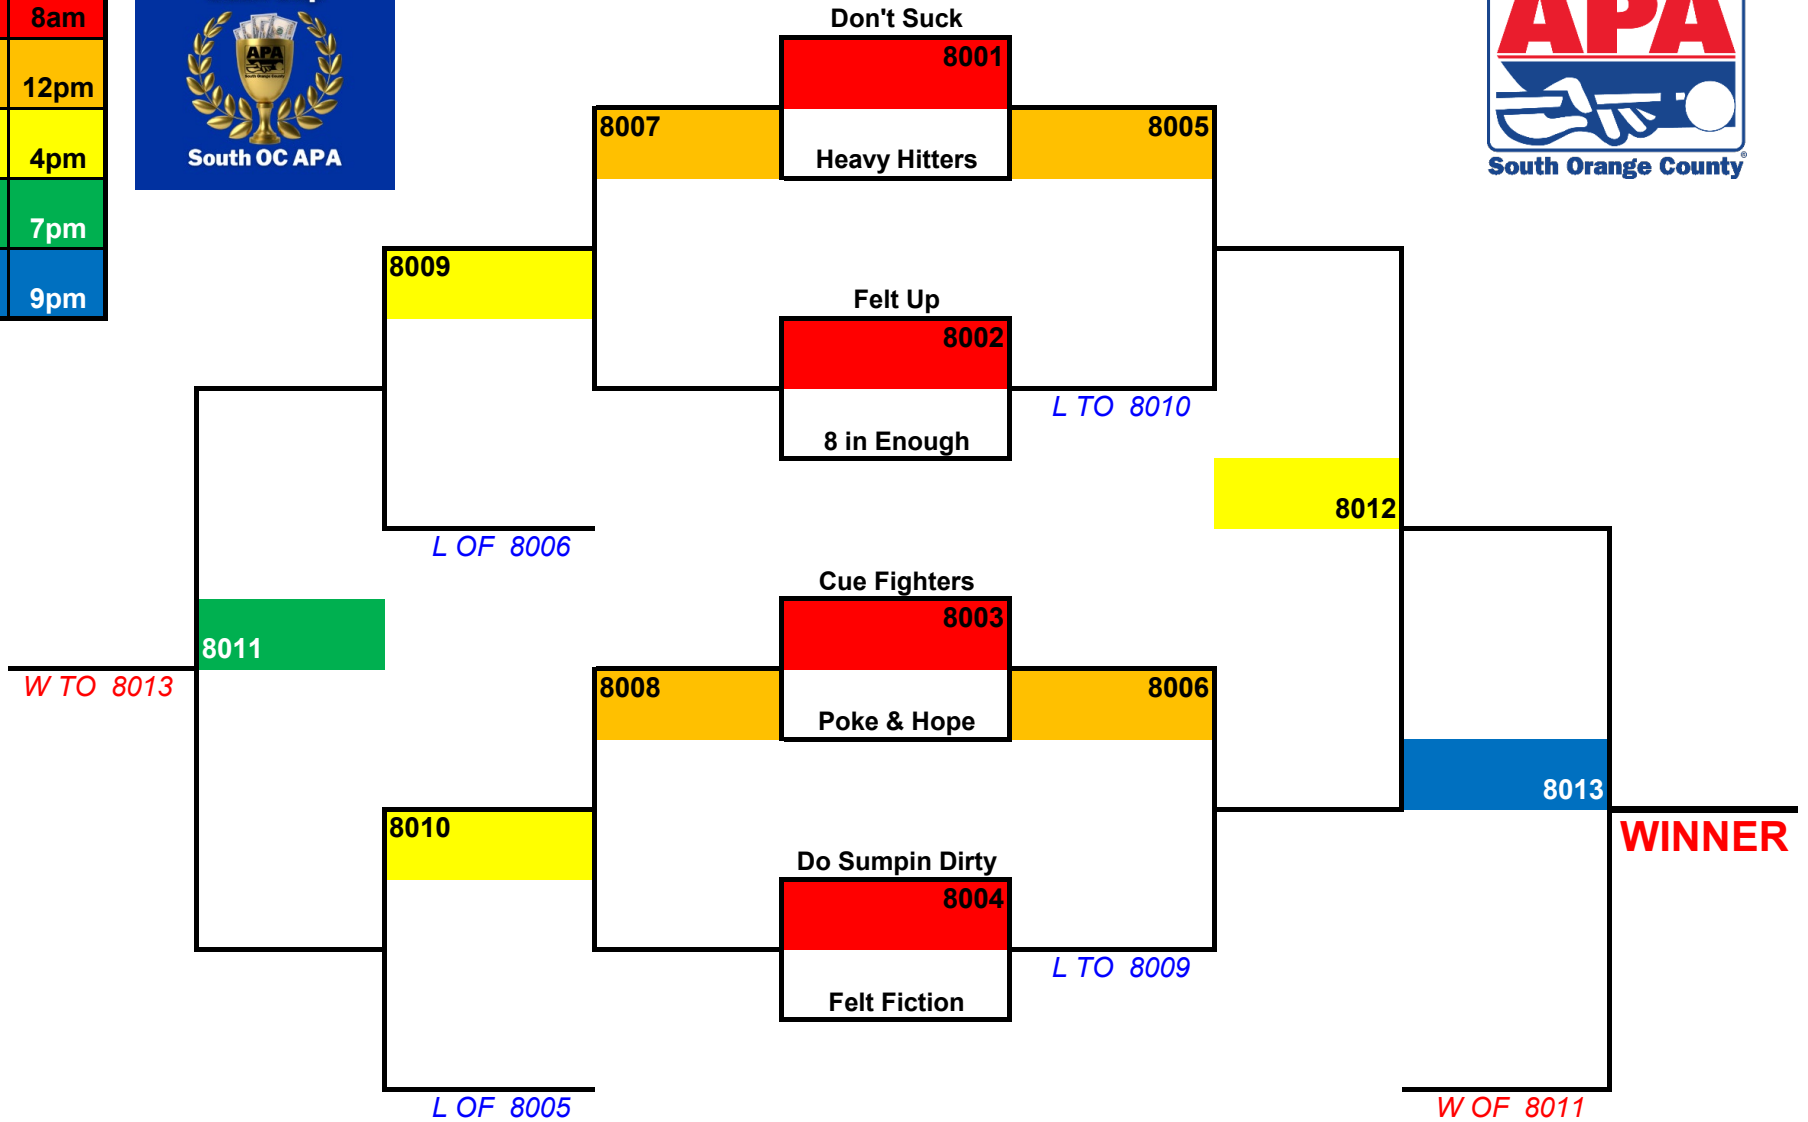

SAT	8am
SAT	12pm
SAT	4pm
SAT	7pm
SAT	9pm

Modified-Single Elimination: 8-1